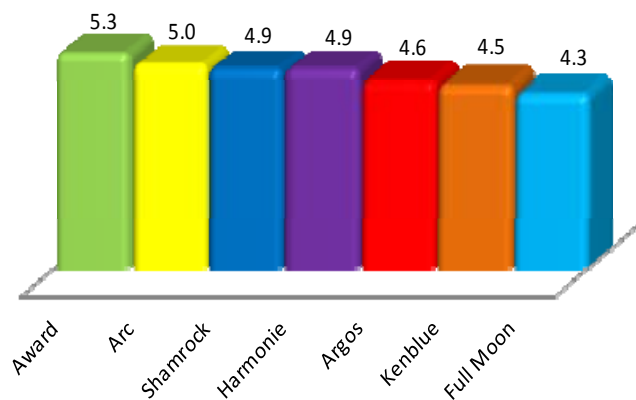

Kentucky Bluegrass

Arc

Benefits:

- ✓ Medium Leaf Texture
- ✓ Dark Green Color
- ✓ Good Disease Resistance
- ✓ Nice Density During the Growing Season
- ✓ Fast Emergence and Quick Establishment

Seeding Rates:

3-4 LBS/1,000 square feet for new establishment

1-2 LBS/1,000 square feet for overseeding

Arc Kentucky Bluegrass is a new generation big seeded variety type. This improved variety has shown fast emergence and quick establishment in recent trials.

The parental lines of Arc include Wildwood and Baron Kentucky Bluegrass. **Arc** produces a dark green medium width leaf blade while offering good resistance to Rust, Drechslera and Anthracnose.

When looking for a variety where the application use is for home lawns, commercial properties, golf course roughs and parks consider **Arc** Kentucky Bluegrass!